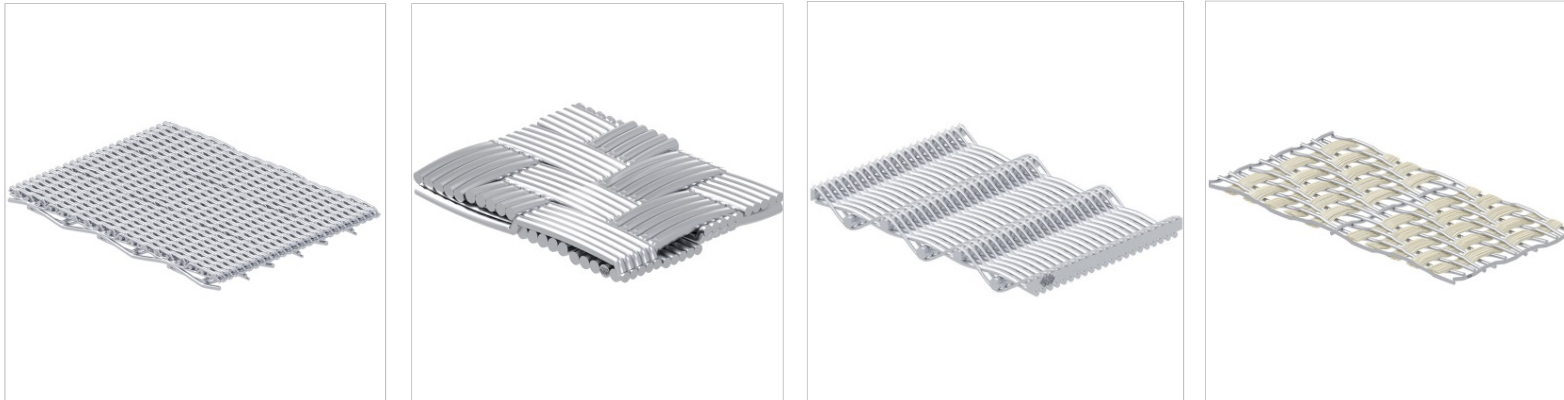

GKD: Smart Solutions Made of Metal Mesh

Proven practical examples form the basis for discussion

WORLD WIDE WEAVE

Picture 1-5, 7 © GKD

Picture 6 © GKD /Immotion

Picture 1-4: By precisely combining materials and selecting the weave type and technique, GKD gives the basic structure smart factors that go far beyond the performance spectrum of a normal mesh.

Picture 5: Smart mesh designs such as glass hybrid belts are good examples of GKD's weaving expertise.

Picture 6: GKD's weaving technology makes it possible to weave in LED strips as in the *Mediamesh* architectural system.

GKD: Smart Solutions Made of Metal Mesh

Proven practical examples form the basis for discussion

Picture 7: GKD's synthetic fabric type Conductive with carbon-coated strands in warp direction.

WORLD WIDE WEAVE