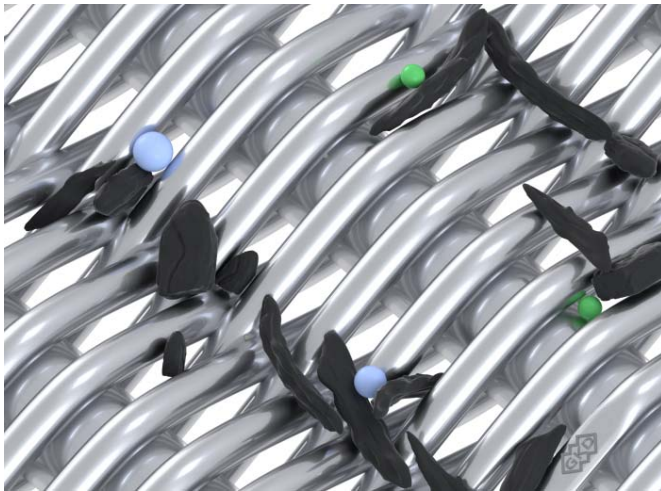

GKD: Expert bridge builder at ACHEMA

From the initial challenge, through the idea, all the way to the innovative filtration solution

WORLD WIDE WEAVE

Picture 1: At ACHEMA, GKD will be presenting its range of optimized dutch weaves with selectivity from 6 to 100 μm .

Picture 2: The three-dimensional weave of the Porometric meshes with selectivity from 20 to 170 μm is unsurpassed in terms of the ratio of pore opening to permeability.

Picture 1-4 © GKD

We will be happy to send you the desired images in printable resolution by e-mail.

Picture 3-4: GKD is a sought-after contact for all aspects of custom woven mesh designs that are used as components for alternative drive technologies, such as batteries or fuel cells.

impetus.PR
Agentur für Corporate Communications GmbH