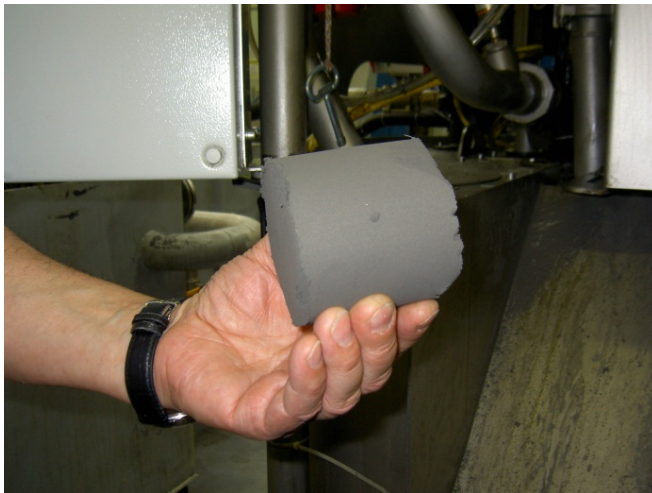

Picture 3: The compact unit with filter head and briquetting unit in action at Gühring.

Picture 4: The sludge is automatically pressed into briquets.

Picture 1-7 © GKD
Picture 8 © Gühring

We will be happy to send you the desired images in printable resolution by e-mail.

WORLD WIDE WEAVE

Maxflow passes the tool company test

Picture 5: The disposal of the homogeneous briquets is inexpensive.

Picture 6: The steel rod before and after the conditioning by Gühring.

Picture 7: The visual inspection takes place in the ongoing production.