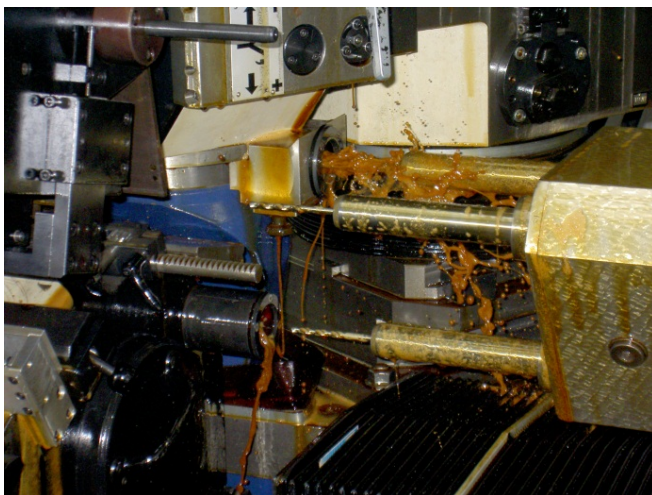

WORLD WIDE WEAVE

Maxflow passes the tool company test

Picture 1: Twist drills are being manufactured at Gühring with the help of cooling lubricants made of either oil or emulsion.

Picture 2: Maxflow proves itself in the comparative test in the grinding production area at Gühring.

Picture 3: The compact unit with filter head and briquetting unit in action at Gühring.

Picture 4: The sludge is automatically pressed into briquets.

Picture 1-7 © GKD
Picture 8 © Gühring

We will be happy to send you the desired images in printable resolution by e-mail.

WORLD WIDE WEAVE

Maxflow passes the tool company test

Picture 5: The disposal of the homogeneous briquets is inexpensive.

Picture 6: The steel rod before and after the conditioning by Gühring.

Picture 7: The visual inspection takes place in the ongoing production.