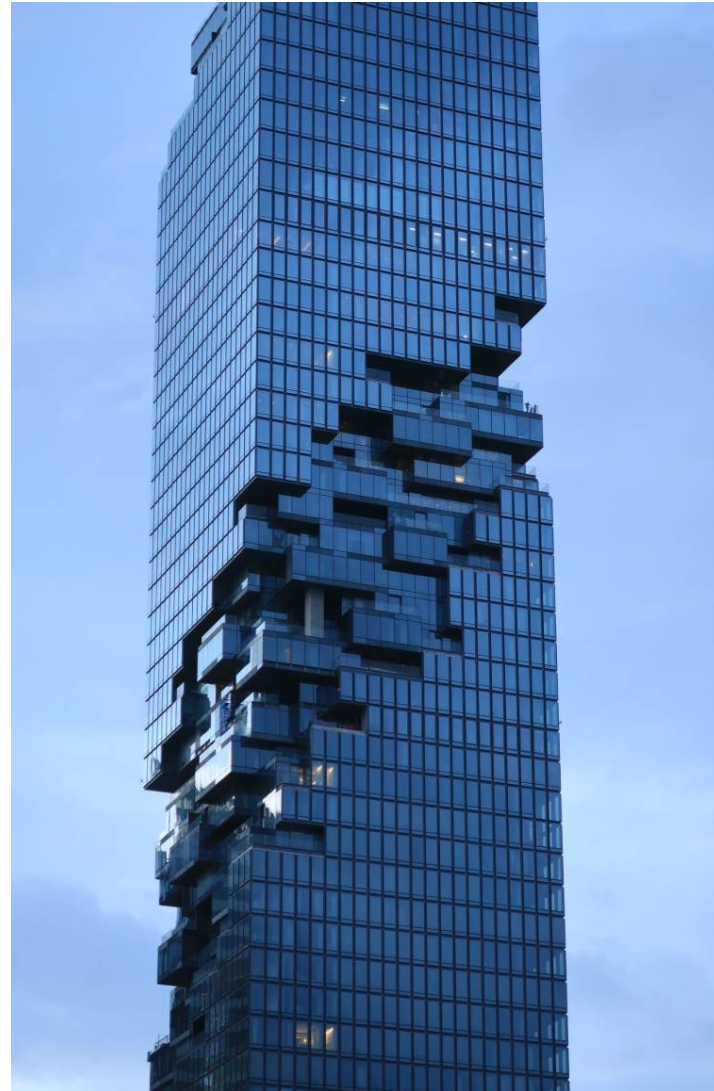

GKD: MahaNakhon – Bangkok's new icon

Parking garage cladding made of metal mesh as a discreet companion

WORLD WIDE WEAVE

Picture 1: The German architect Ole Scheeren created Bangkok's new landmark in the form of the 314-meter high MahaNakhon.

Picture 2: In order to adapt the parking tower's appearance to the luxurious overall ambience, the shimmering PC-Sambesi made of stainless steel mesh from GKD was chosen for the cladding.

Picture 3: The MahaNakhon's character as a new icon of the city is due to the staggered glass balconies and terraces, which give the giant the feel of an incomplete building with a vertical twist.