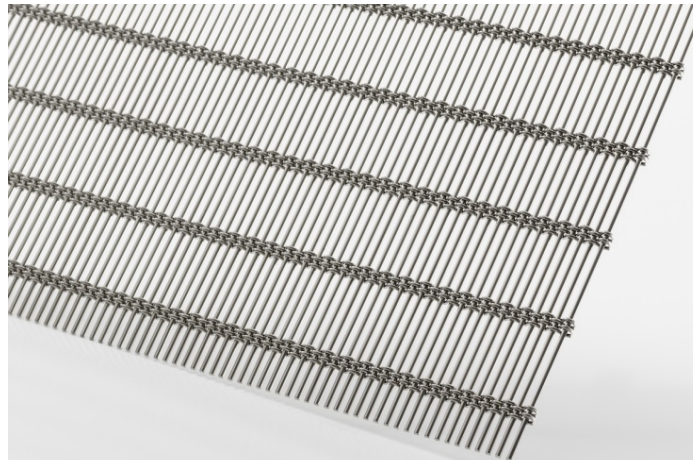

Picture 2: In order to adapt the parking tower's appearance to the luxurious overall ambience, the shimmering PC-Sambesi made of stainless steel mesh from GKD was chosen for the cladding.

Picture 3: The MahaNakhon's character as a new icon of the city is due to the staggered glass balconies and terraces, which give the giant the feel of an incomplete building with a vertical twist.

Picture 5: The extraordinary aesthetics of the metal mesh as well as the reliable fall guard protection were crucial factors behind the decision of using PC-Sambesi by GKD.

Picture 1-5 © GKD

We will be happy to send you the desired images in printable resolution by e-mail.