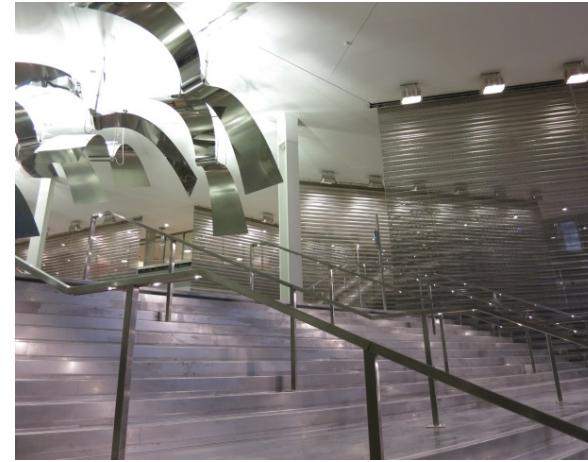

Picture 2: Gaëlle Lauriot-Prévoist from Perrault's firm designed the foyer as a meeting point and junction for residents and employees from a total of ten towers.

Picture 1-7 © GKD

Picture 3: To structure the 1,500-square meter hall, ceiling-high room dividers made of Escale stainless steel mesh from GKD – GEBR. KUFFERATH AG were chosen. Targeted lighting of the metallic structure creates a variety of reflections, which underline the bright, inviting character of the representative lobby.

Picture 5 + 6: Depending on the viewing angle and the angle from which the light approaches, the puristic panels can be both transparent and opaque.

Picture 1-7 © GKD

Picture 7: In the foyer of the *Tours du Pont des Sèvres* Dominique Perrault combines the spiral mesh with its function as discreet screening (Escale 7 x 1) or fall guard protection (Escale 7 x 2).