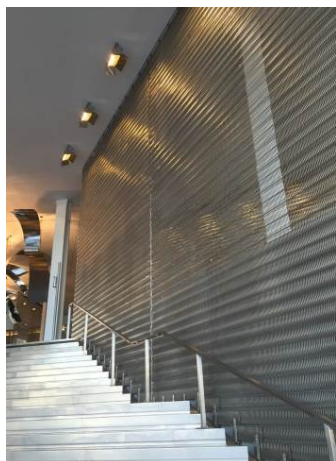

WORLD WIDE WEAVE

From an eyesore to a defining feature

Dominique Perrault transforms office towers into the new landmark of a Parisian suburb

Picture 4: Unobtrusively shimmering mesh panels from GKD flank the broad stairwells, which lead to the two other levels of the foyer.