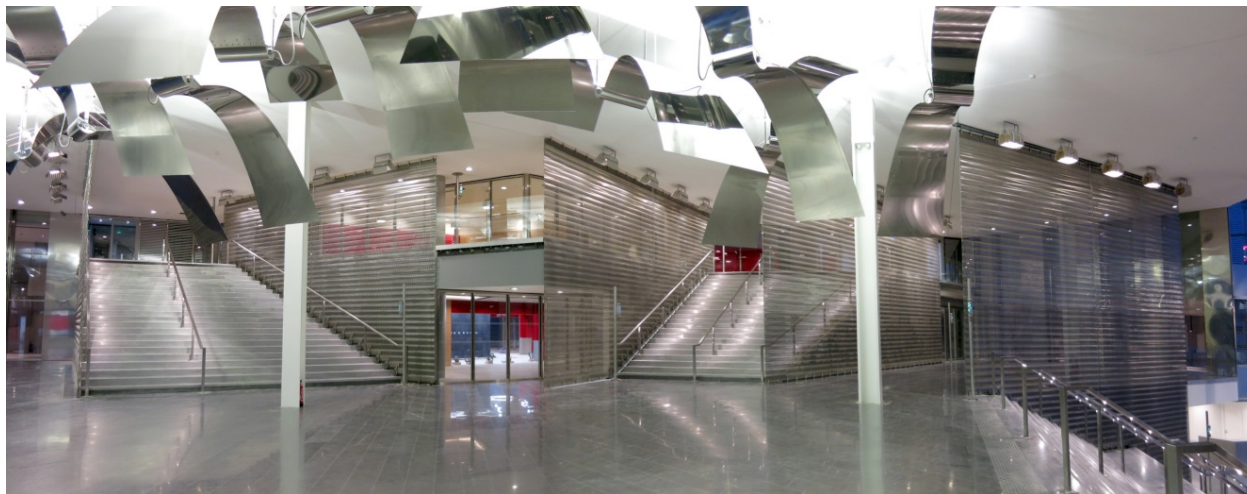

## From an eyesore to a defining feature

Dominique Perrault transforms office towers into the new landmark of a Parisian suburb

WORLD WIDE WEAVE

Picture 1: A central element of Dominique Perrault's concept for refurbishing, restructuring and expanding the *Tours du Pont de Sèvres* was the agora spanning some 5,000 square meters.

Picture 2: Gaëlle Lauriot-Prévoist from Perrault's firm designed the foyer as a meeting point and junction for residents and employees from a total of ten towers.

Picture 1-7 © GKD

Picture 3: To structure the 1,500-square meter hall, ceiling-high room dividers made of Escale stainless steel mesh from GKD – GEBR. KUFFERATH AG were chosen. Targeted lighting of the metallic structure creates a variety of reflections, which underline the bright, inviting character of the representative lobby.

## From an eyesore to a defining feature

Dominique Perrault transforms office towers into the new landmark of a Parisian suburb

Picture 4: Unobtrusively shimmering mesh panels from GKD flank the broad stairwells, which lead to the two other levels of the foyer.

Picture 5 + 6: Depending on the viewing angle and the angle from which the light approaches, the puristic panels can be both transparent and opaque.

Picture 1-7 © GKD

Picture 7: In the foyer of the *Tours du Pont des Sèvres* Dominique Perrault combines the spiral mesh with its function as discreet screening (Escale 7 x 1) or fall guard protection (Escale 7 x 2).